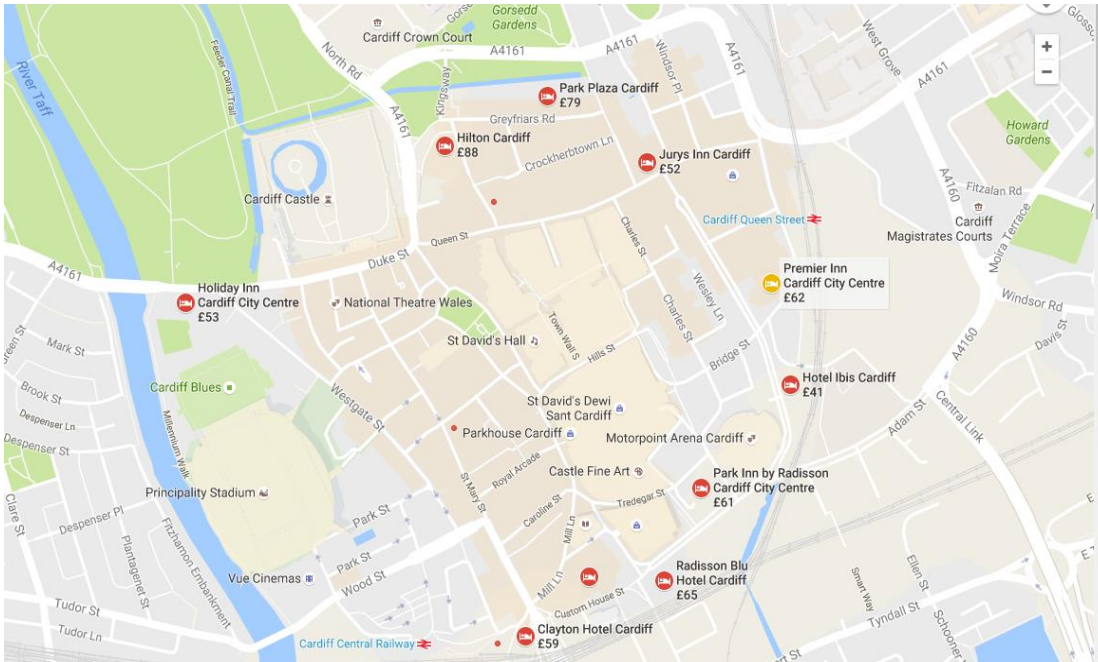

1. Who can I contact for more information about the Cardiff training course?

Silvia Barbone: PM4SD Trainer: Jlag Brussels –silvia.barbone@ilageurope.com

Dr. Sheena Carlisle: Senior Lecturer in Tourism Management, Cardiff Metropolitan University –
02920 416475
scarlisle@cardiffmet.ac.uk

Louise Ballantyne: Cardiff Metropolitan University onsite Contact
02920 416934
csmresearch@cardiffmet.ac.uk

2. Currency exchange and accommodation

The British currency is the pounds sterling (GBP)

Currency exchange Euro – £1GBP – 0.85 Euros as at time of writing 13.09.16

There are several websites that can assist whilst looking for accommodation within Cardiff City Centre, we recommend you use the following certified websites to make your booking:-

<http://www.laterooms.com/>

<http://www.booking.com/>