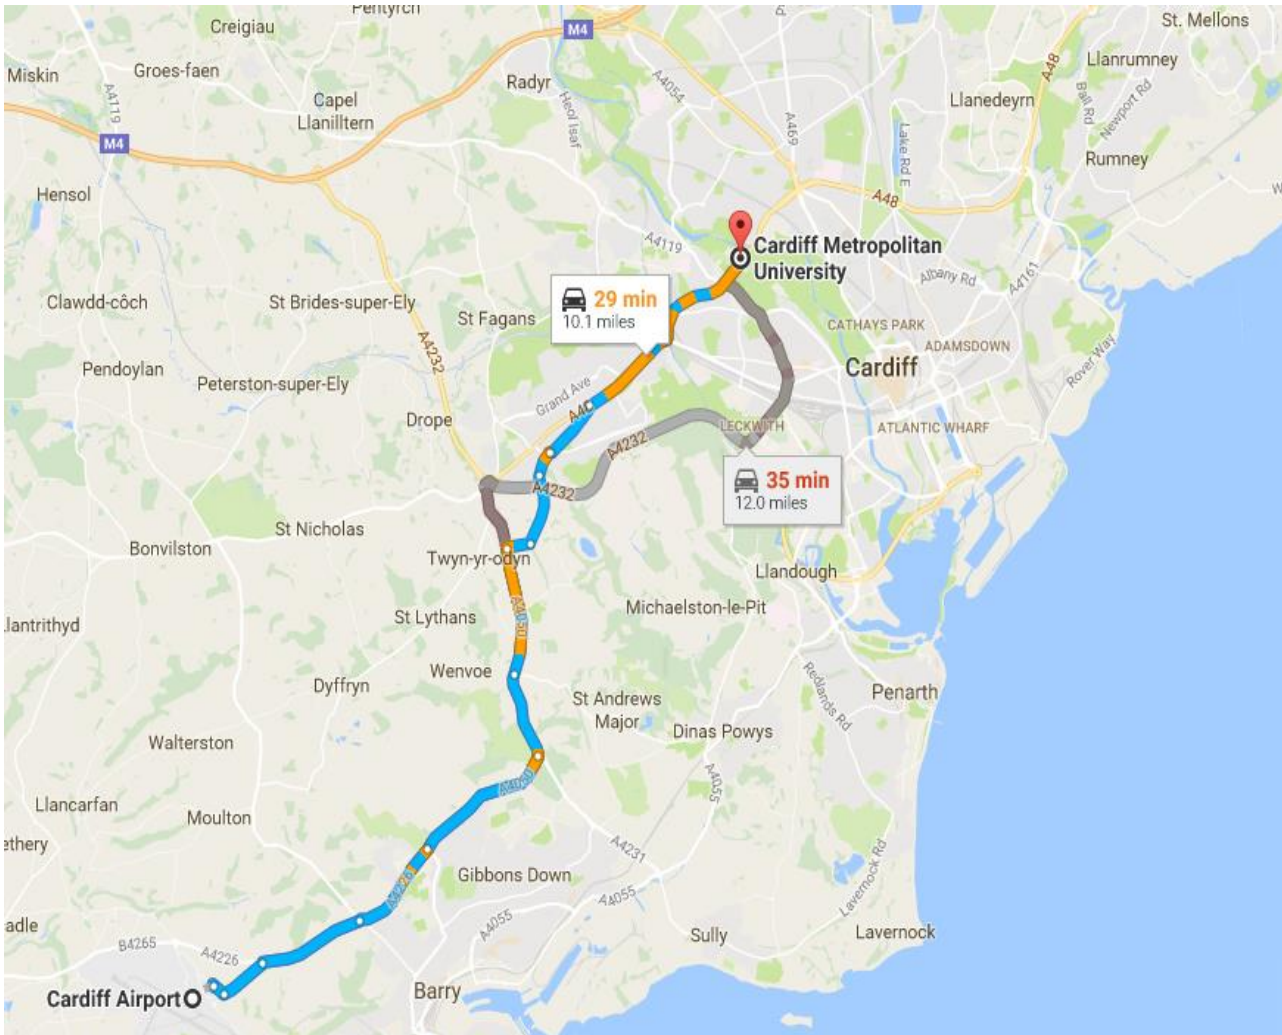

Cardiff Metropolitan University

Cardiff
Metropolitan
University

Prifysgol
Metropolitan
Caerdydd

Erasmus+

CoLeadTourism
Co-operating for Leadership in Tourism

Venue

The training will be held at **Cardiff Metropolitan University** located at the following address:

Western Avenue

Llandaff

Cardiff - CF5 2YB.

To reach the venue, you can use the following modes of transportation:-

When arriving at Cardiff International Airport the following public transportation options are available to Cardiff City center (from the center of Cardiff you would need to travel via taxi to Cardiff Metropolitan University):-